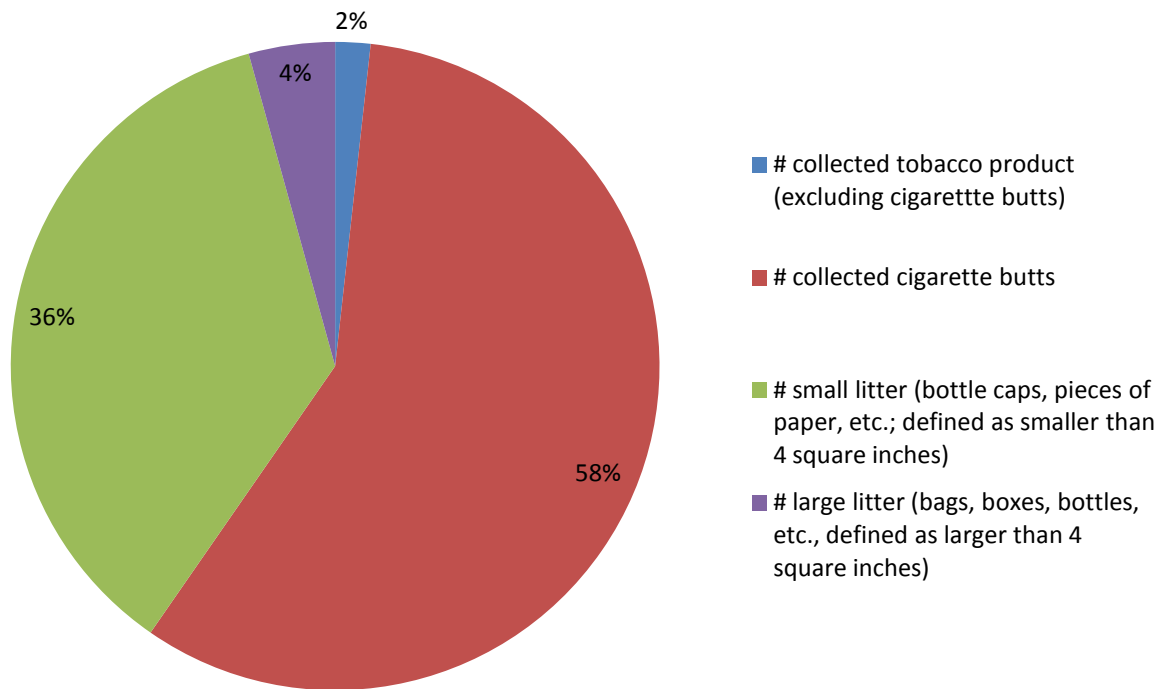

Total Trash Collected from 20 Austin Parks

20 different parks around Austin were surveyed in which data results show that over 58% of the trash collected was cigarette butts. This graph compares the amount of tobacco waste with the amount of overall trash in Austin area parks. This shows the impact tobacco has on the physical ground environment, but also represents increased air pollution and exposure to second hand smoke in these areas.

This graph represents the amount of tobacco related trash (smokeless tobacco, cigarette cartons, cigarette butts, or anything related to tobacco use) by zip codes. The information displays what areas require increased focus on tobacco prevention and more clean up in general. This data shows areas such as downtown, near the UT campus, and the South Congress region (78701, 78702, and 78704) have more tobacco litter than other area zip codes. It also shows that low SES regions (78741) have a much higher content of tobacco related waste.