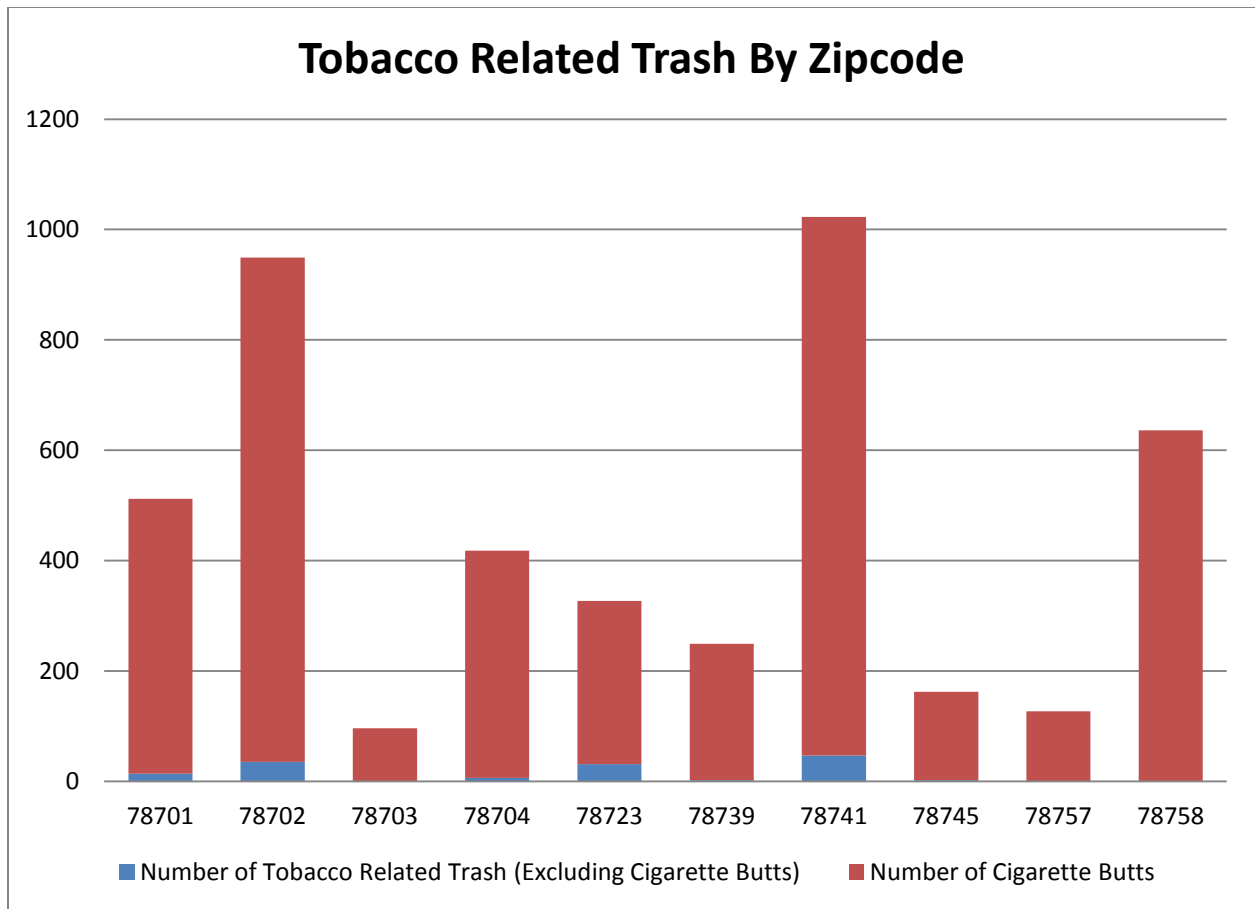

Total Trash Collected from 20 Austin Parks

20 different parks around Austin were surveyed in which data results show that over 58% of the trash collected was cigarette butts. This graph compares the amount of tobacco waste with the amount of overall trash in Austin area parks. This shows the impact tobacco has on the physical ground environment, but also represents increased air pollution and exposure to second hand smoke in these areas.

This graph represents the amount of tobacco related trash (smokeless tobacco, cigarette cartons, cigarette butts, or anything related to tobacco use) by zip codes. The information displays what areas require increased focus on tobacco prevention and more clean up in general. This data shows areas such as downtown, near the UT campus, and the South Congress region (78701, 78702, and 78704) have more tobacco litter than other area zip codes. It also shows that low SES regions (78741) have a much higher content of tobacco related waste.